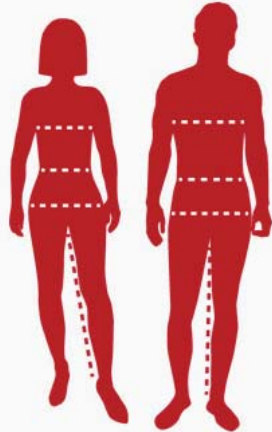

P15-CENTER BACK ON SHORTS, DO NOT PRINT OVER SEAM

P16/P17-RIGHT/LEFT LEG BOTTOM HEM LOCATION

P18-SHIRT TAIL PLACEMENT

P19-INSIDE PANEL

SIZE CHART

How to order correct size:

From the appropriate chart to the right, order the Badger Sport label size letter that corresponds to the range that includes your actual body measurements in inches.