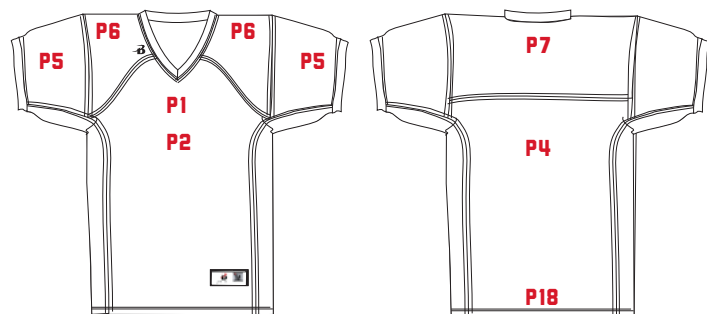

SCREEN PRINT

MA

RD

BO

GD

FS

NY

RY

CB

GR

WH

CR

HP

LM

KG

PU

BR

SO

SY

PRINT LOCATIONS

P1- FRONT NAME OR TAG LOCATION ON T'S

P2- FRONT NUMBER LOCATION OR FULL FRONT

P3- NAME UNDER FULL FRONT, OR FULL BACK ON HOODIES

P4- BACK NUMBER LOCATION OR FULL BACK

P5- SLEEVE LOGO LOCATION

P6- COWL PRINT

P7- BACK PERSONALIZATION OR BACK TAG LOCATION

P8- LEFT CHEST

P8V-LEFT VOLLEYBALL PLACEMENT

P9/P10-RIGHT/LEFT HIP LOCATION

P11/P12-RIGHT/LEFT THIGH LOCATION

P13/P14-RIGHT/LEFT LEG VERTICAL DOWN LOCATION

P15-CENTER BACK ON SHORTS, DO NOT PRINT OVER SEAM

P16/P17-RIGHT/LEFT LEG BOTTOM HEM LOCATION

P18-SHIRT TAIL PLACEMENT

P19-INSIDE PANEL