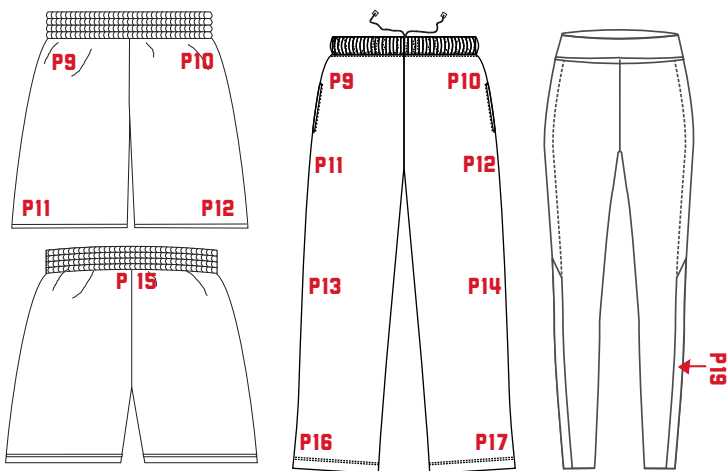

SCREEN PRINT

MA

RD

BO

GD

FS

NY

RY

CB

GR

WH

CR

HP

LM

KG

PU

BR

SO

SY

PRINT LOCATIONS

P1- FRONT NAME OR TAG LOCATION ON T'S

P2- FRONT NUMBER LOCATION OR FULL FRONT

P3- NAME UNDER FULL FRONT, OR FULL BACK ON HOODIES

P4- BACK NUMBER LOCATION OR FULL BACK

P5- SLEEVE LOGO LOCATION

P6- COWL PRINT

P7- BACK PERSONALIZATION OR BACK TAG LOCATION

P8- LEFT CHEST

P8V-LEFT VOLLEYBALL PLACEMENT

P9/P10-RIGHT/LEFT HIP LOCATION

P11/P12-RIGHT/LEFT THIGH LOCATION

P13/P14-RIGHT/LEFT LEG VERTICAL DOWN LOCATION

P15-CENTER BACK ON SHORTS, DO NOT PRINT OVER SEAM

P16/P17-RIGHT/LEFT LEG BOTTOM HEM LOCATION

P18-SHIRT TAIL PLACEMENT

P19-INSIDE PANEL